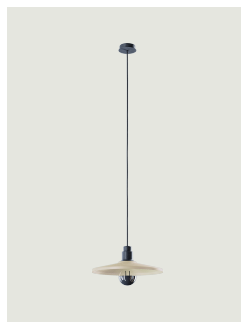

Vinyl Model Vinyl large

Its dynamic design makes this decorative lamp perfect for public spaces. Spin the vinyl and enjoy the light!

Vinyl large

Light source

LED E27 G95
1 max 25 W

Structure: Metal

- Black
- Black

Diffuser: Metal

- Silver
- Deep Black

Code

508003

508004

Net weight: 1.80 kg

Parcels: 2

Options of Vinyl

Vinyl small

Vinyl large

Vinyl small