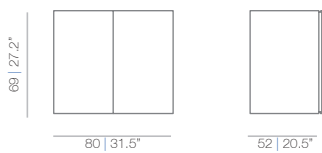

LEB85 - Return table

DO800B - storage unit 800 + doors