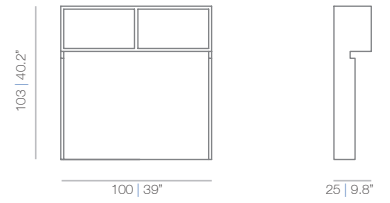

LEB85CB - Return table (closed)

LEMTR - Reception desk