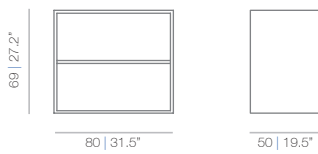

DO800B - storage unit 800 + shelf