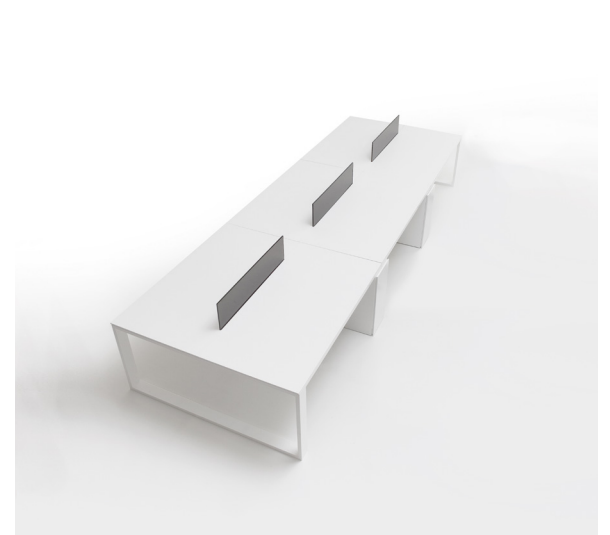

PROJECTS

Bancaja | Fiat Offices | NH Hotels | Robert Mills Arquitects | Veo Foundation | PBS | Parkhouse | Ndos | Beach Hotel | BMW Engasa | S.U. La Nucia | PBS | Acha Jofre | Esat | Silvestre Navarro Arquitectss | Bjorn Borg | Veuve Clicquot Milano | Duravit | E.R House | Showroom Linea Los Angeles | BMW Engasa | J.C House | Studio VCCB | FR Oficinas | Octogon | Propaganda | Cervera&G | Funcotex | BSK arquitectos | El Cep | Octogonai | Ventura Index