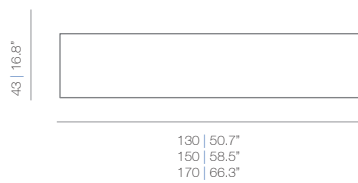

LEB85 - Return table

LEB85CB - Return table (closed)

LEMTR - Reception desk

LEDIVF - Board

Modesty screen

LECPUB - CPU holder

LELAP - Lap Top support

LETFT - TFT support