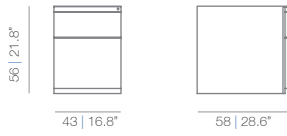

LEG_IN design FR Design 2005

Leg_in 80

Leg_in 80 leaned

Leg_in 160x160

Leg_in 160x160 closed

Leg_in meeting

Leg_in 160x160 leaned

CARB - Storage unit + Drawer + Filling cabinet C