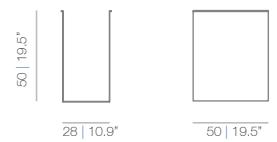

LEB85 - Return table

LEB85CB - Return table (closed)

LEMTR - Reception desk

LEDIVF - Board

Modesty screen

LECPUB - CPU holder

LELAP - Lap Top support

LETFT - TFT support