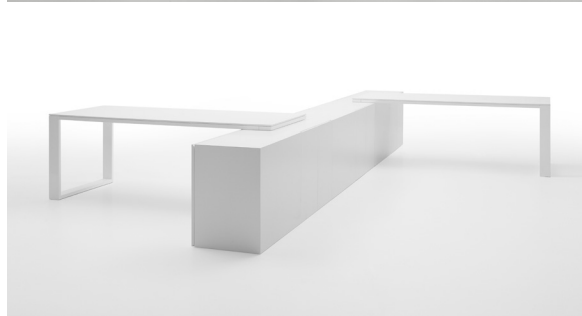

PROJECTS

Bancaja | Fiat Offices | NH Hotels | Robert Mills Arquitects | Veo Foundation | PBS | Parkhouse | Ndos | Beach Hotel | BMW Engasa | S.U. La Nucia | PBS | Acha Jofre | Esat | Silvestre Navarro Arquitectss | Bjorn Borg | Veuve Clicquot Milano | Duravit | E.R House | Showroom Linea Los Angeles | BMW Engasa | J.C House | Studio VCCB | FR Oficinas | Octogon | Propaganda | Cervera&G | Funcotex | BSK arquitectos | El Cep | Octogonai | Ventura Index