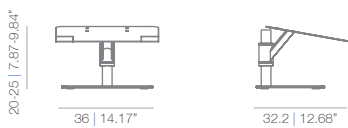

LEB85 - Return table

LEB85CB - Return table (closed)

LEMTR - Reception desk

LEDIVF - Board

Modesty screen

LECPUB - CPU holder

LELAP - Lap Top support

LETFT - TFT support

Wire column