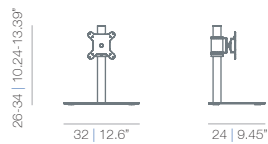

LEB85 - Return table

LEB85CB - Return table (closed)

LEMTR - Reception desk

LEDIVF - Board

Modesty screen

LECPUB - CPU holder

LELAP - Lap Top support

LETFT - TFT support

Wire column