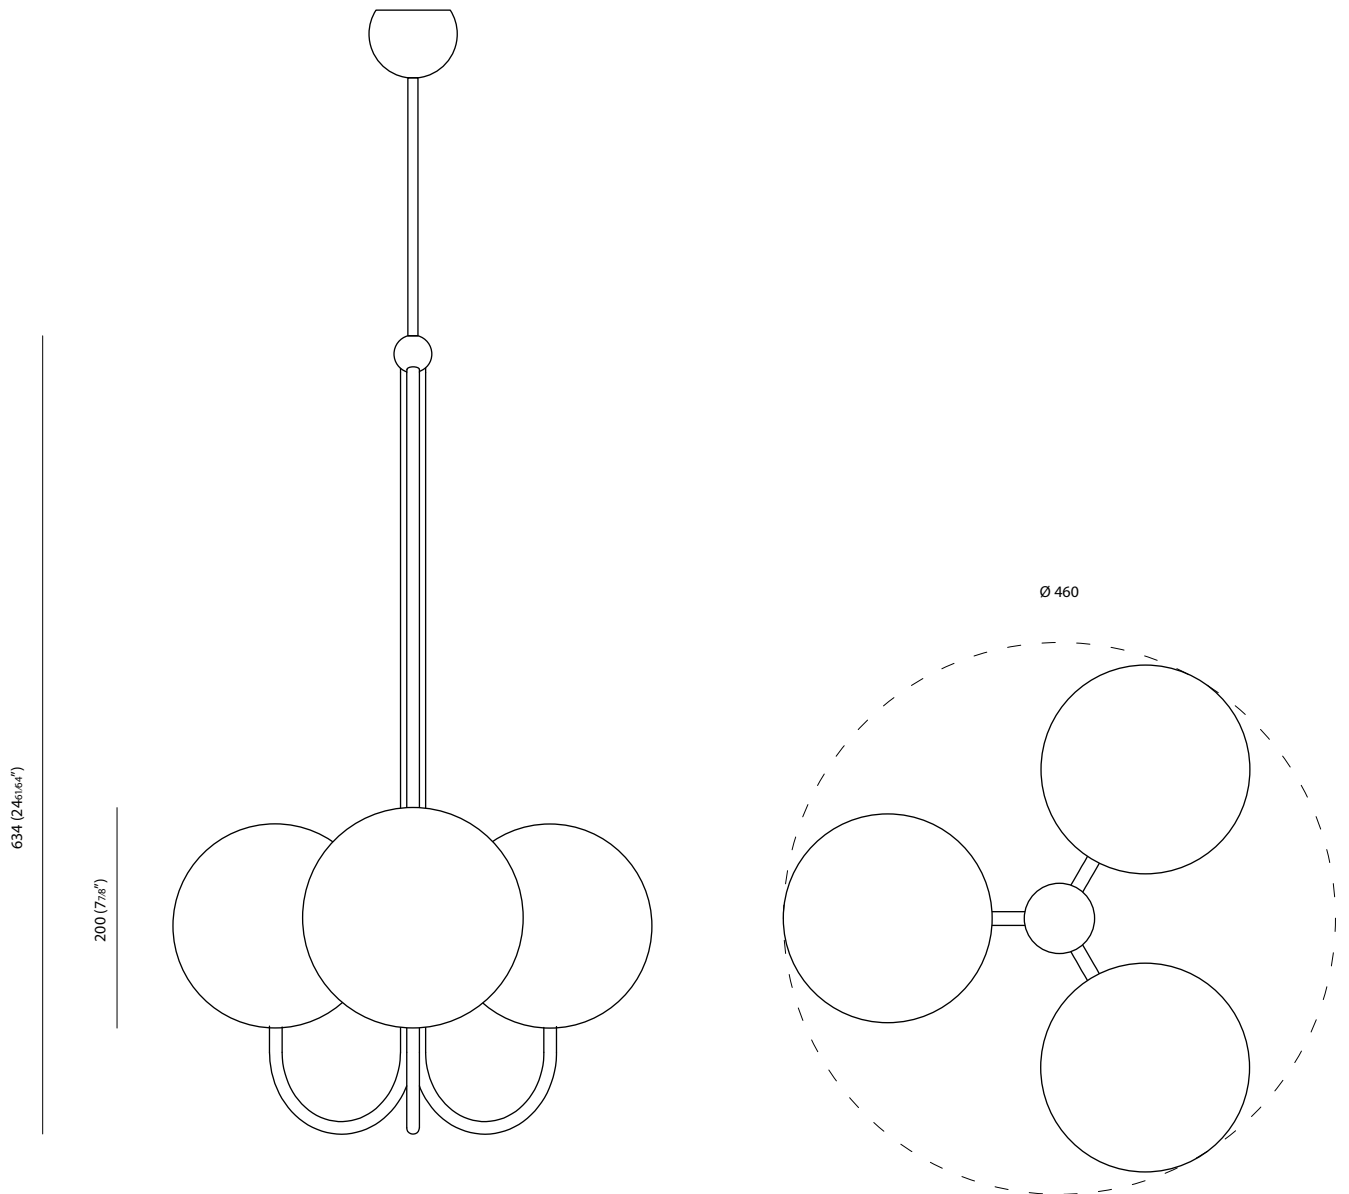

# MICHAEL ANASTASSIADES

Triple Angle, 2013

Triple Angle, 2013  
Mouth blown opaline sphere,  
Polished brass.  
Pendant length rod to order.

Michael Anastassiades LTD  
122 Lower Marsh, London SE1 7AE  
Telephone + 44 (0)20 7928 7527  
sales@michaelanastassiades.com  
www.michaelanastassiades.com

Bulb specifications

G9 - 35 watt frosted hallogen bulb  
240V

G9 - 35 watt frosted hallogen bulb  
120V