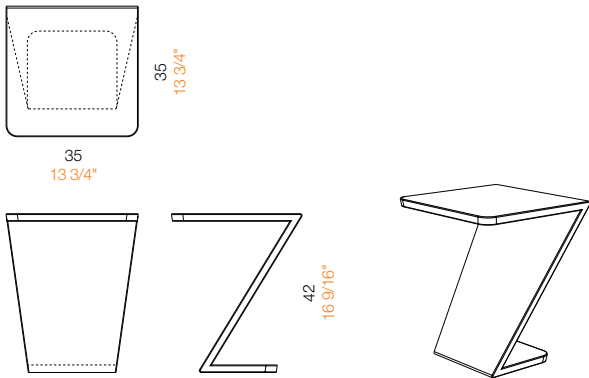

Tiltino Thomas Sandell 2011

Side table, square, in white Carrara marble, matt polished finish

white Carrara
marble

For reference only