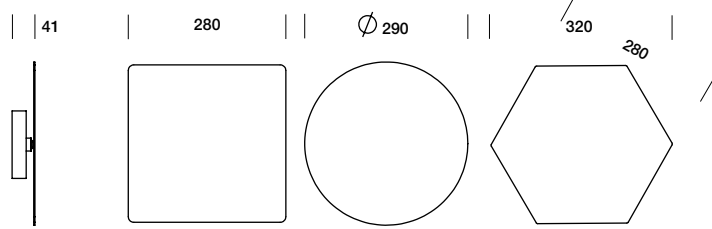

Streng recht of speels gedraaid en gekanteld; de mogelijkheden en combinaties met de tilt zijn oneindig.

Tilt is a multifunctional wall lamp. The front plate can be turned and tilted in every possible direction. When combined, the tilted plates create an exciting and subtle atmosphere of oblique surfaces and light. Used as a single wall lamp, tilt can be directed at random or in a functional way, as an up- or downlighter.

Strictly straight or playfully turned and tilted; the possibilities and combinations with this lamp are infinite.

tilt hexa

grey painted
white painted
black painted

T84A2DGL
T84A2DWL
T84A2DZL

tilt round

grey painted
white painted
black painted