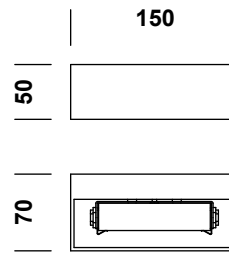

karveelstraat 2
8380 zeebrugge, belgium

T +32 (0)50 54 35 49
F +32 (0)50 54 35 40

E info@tossb.com
W www.tossb.com

tossB reserves the right to alter materials, dimensions and characteristics without prior notice. This documentation replaces all previous documentation. Read the installation-instructions carefully.

Our general terms and conditions shall apply notwithstanding any stipulation to the contrary to all the orders and agreements with tossB. You can obtain a copy of these conditions on demand.

Product documentation © tossB 2012. All rights reserved.