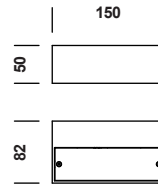

karveelstraat 2
8380 zeebrugge, belgium

T +32 (0)50 54 35 49
F +32 (0)50 54 35 40

E info@tossb.com
W www.tossb.com

tossB reserves the right to alter materials, dimensions and characteristics without prior notice. This documentation replaces all previous documentation. Read the installation-instructions carefully.

Our general terms and conditions shall apply notwithstanding any stipulation to the contrary to all the orders and agreements with tossB. You can obtain a copy of these conditions on demand.

Product documentation © tossB 2012. All rights reserved.