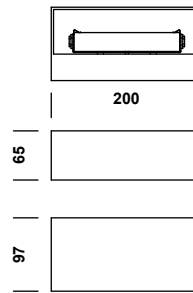

karveelstraat 2
8380 zeebrugge, belgium

T +32 (0)50 54 35 49
F +32 (0)50 54 35 40

E info@tossb.com
W www.tossb.com

tossB reserves the right to alter materials, dimensions and characteristics without prior notice. This documentation replaces all previous documentation. Read the installation-instructions carefully.

Our general terms and conditions shall apply notwithstanding any stipulation to the contrary to all the orders and agreements with tossB. You can obtain a copy of these conditions on demand.

Product documentation © tossB 2012. All rights reserved.