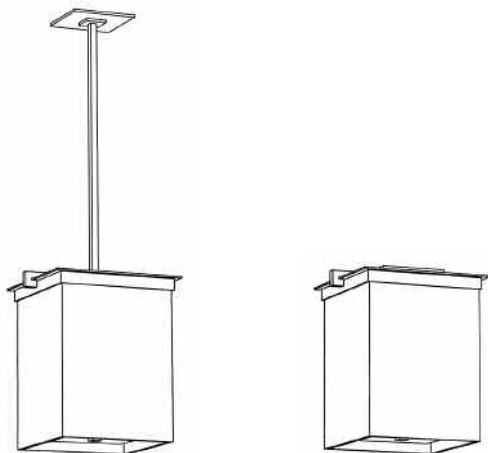

KEVIN REILLY LIGHTING

STEEG

KEVIN REILLY LIGHTING

STEEG

INDOOR FINISH OPTIONS:

Steel Dark Patina
Steel Ash Patina
Natural Steel
Steel Bronze Patina
Mineral White

SIZES:

Size 1 46.7W x 43.8D x 56.4H cm

Size 2 39.1W x 36.2D x 46.2H cm

Size 3 28.9W x 26.0D x 33.5H cm

Custom options also available

MOUNTING OPTIONS:

Hanging
Ceiling/flush

SHADES:

Customer's own materials may
be used for shades

WWW.KEVINREILLYLIGHTING.COM