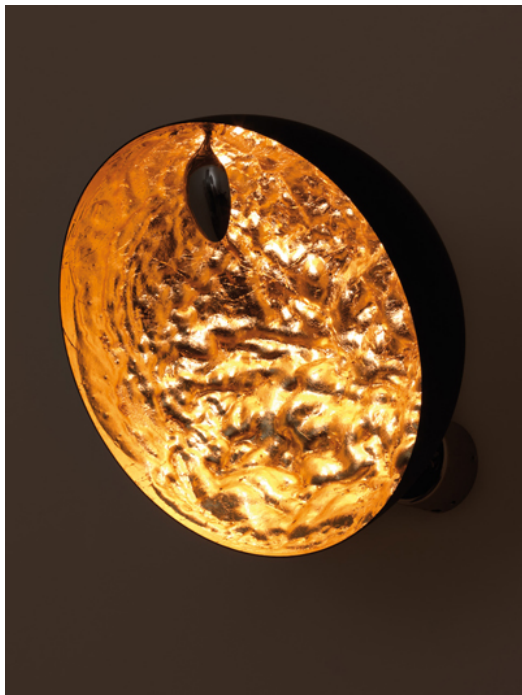

Catellani & Smith

Collection: Stchu-Moon - 1997

Stchu-Moon 02 Parete

Wall lamp

Materials

aluminum hemisphere. Irregular surface lined with silver or gold coloured leaf. Matt black exterior. Steel bulb screen.

Colours

silver, gold.

Bulb

double ended halogen 12V, max 75W
GY6,35 (eco 50W included).

Transformer

electronic 105W.

Dimensions

Ø 40 cm, D 20 cm.

Order code

SM2P silver
SM2PO gold