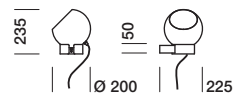

karveelstraat 2
8380 zeebrugge, belgium

T +32 (0)50 54 35 49
F +32 (0)50 54 35 40

E info@tossb.com
W www.tossb.com

tossB reserves the right to alter materials, dimensions and characteristics without prior notice. This documentation replaces all previous documentation. Read the installation-instructions carefully.

Our general terms and conditions shall apply notwithstanding any stipulation to the contrary to all the orders and agreements with tossB. You can obtain a copy of these conditions on demand.

Product documentation © tossB 2011. All rights reserved.