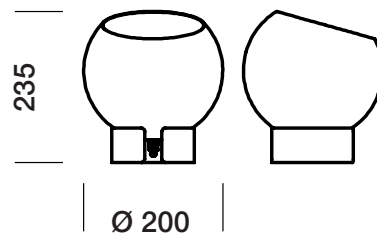

sphere floor

white / white painted
black / white painted

T46F1IWL
T46F1IZL

karveelstraat 2
8380 zeebrugge, belgium

T +32 (0)50 54 35 49
F +32 (0)50 54 35 40

E info@tossb.com
W www.tossb.com

tossB reserves the right to alter materials, dimensions and characteristics without prior notice. This documentation replaces all previous documentation. Read the installation-instructions carefully.

Our general terms and conditions shall apply notwithstanding any stipulation to the contrary to all the orders and agreements with tossB. You can obtain a copy of these conditions on demand.

Product documentation © tossB 2012. All rights reserved.