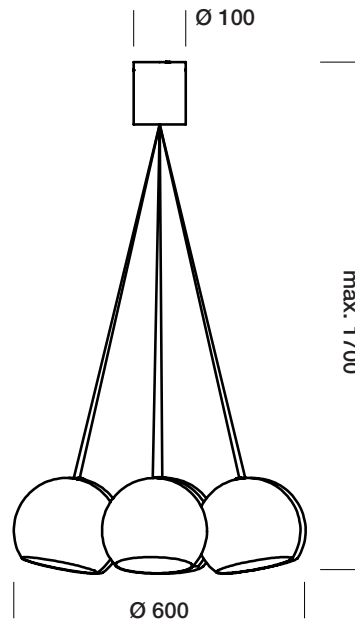

sphere 7

white / white painted
black / white painted

T46H3IWL
T46H3IZL

karveelstraat 2
8380 zeebrugge, belgium

T +32 (0)50 54 35 49
F +32 (0)50 54 35 40

E info@tossb.com
W www.tossb.com

tossB reserves the right to alter materials, dimensions and characteristics without prior notice. This documentation replaces all previous documentation. Read the installation-instructions carefully.

Our general terms and conditions shall apply notwithstanding any stipulation to the contrary to all the orders and agreements with tossB. You can obtain a copy of these conditions on demand.

Product documentation © tossB 2012. All rights reserved.