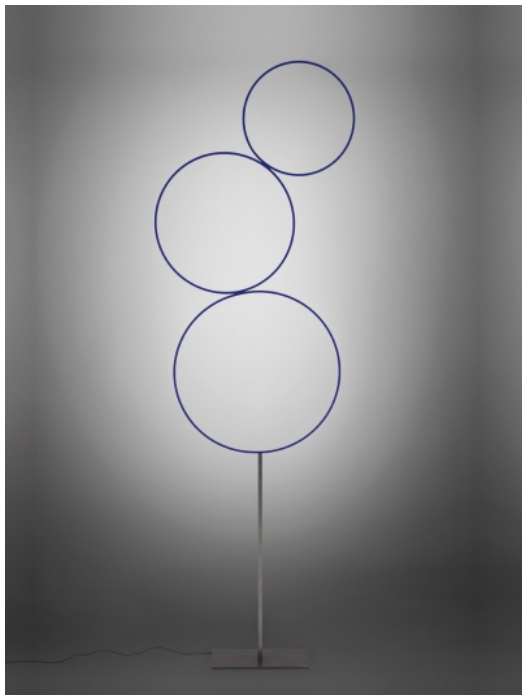

Catellani & Smith

Collection: Eco-Logic Light - 2008-2012

SORRY GIOTTO 3

Standing lamp

Materials

rough iron base and structure,
blue hand painted copper rings.

LED

16x1W,
Warm White (2800 °K): 1440 lm.

Power Supply

voltage 230V, rated output 16W 350mA.
Driver included, dimmer (D3).
Available on request 110V with max 12
LED.

Dimensions

Ø 60, 50, 40 cm. Base 35x20 cm, H 220
cm.

Order code

ECSG302 warm white