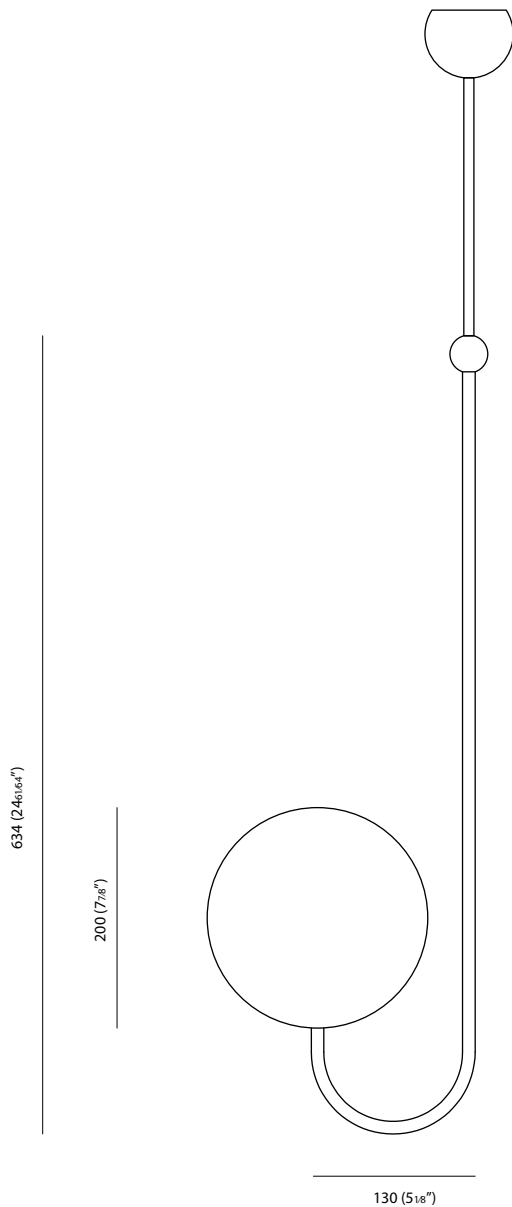

MICHAEL ANASTASSIADES

Single Angle, 2013

Single Angle, 2013
Mouth blown opaline sphere,
Polished brass.
Pendant length rod to order.

Michael Anastassiades LTD
122 Lower Marsh, London SE1 7AE
Telephone + 44 (0)20 7928 7527
sales@michaelanastassiades.com
www.michaelanastassiades.com

Bulb specifications

G9 - 35 watt frosted hallogen bulb
240V

G9 - 35 watt frosted hallogen bulb
120V