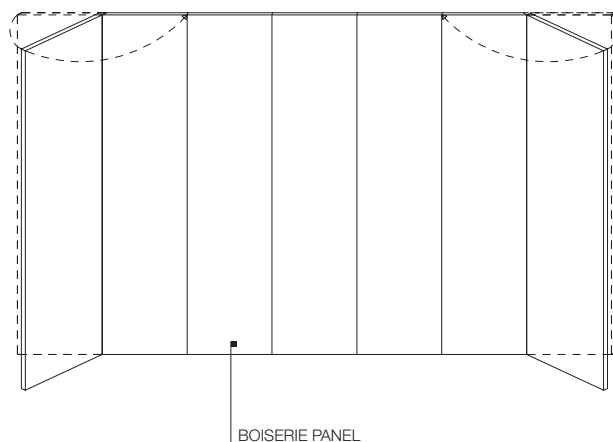

Molteni & C

SCREEN — VINCENT VAN DUYSSEN 2017

1—
3

A delicate eucalyptus or graphite oak wood panel of two different lengths, either 420 or 480 cm, and a height of 240 cm, with foldable ends. The ideal solution for beds, tables or sofas to create a secluded corner in which to enjoy a nap, a snack or a good read.

DATASHEET

REGISTERED
DESIGN

IX.2020

FINISHES

WOODS

eucalyptus
graphite oak

NOTES

- ▶ Lateral panels of the boiserie always rotate towards the inside.
- ▶ The boiserie bed must always be positioned against the wall, and is equipped with elements to anchor the top to the wall. Wall anchoring is obligatory.
- ▶ It is possible to cut the piece to a custom height.

Molteni & C

2—
3

NO

TECHNICAL INFORMATION

BOISERIE PANEL

Chipboard panel covered with wood veneer in Eucalyptus (*Eucalyptus globulus*) or Oak (*Quercus*). Equipped with Nylon hardware for panel assembly and metal hardware for mandatory fastening to wall.

DATASHEET

REGISTERED
DESIGN

IX.2020

DIMENSIONS

boiserie

SBO42/24

OPEN

boiserie