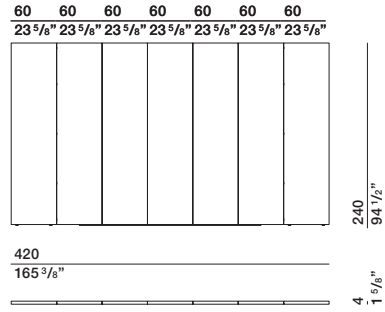

DATASHEET

REGISTERED
DESIGN

IX.2020

DIMENSIONS

boiserie

SBO42/24

OPEN

boiserie

SBO48/24

OPEN