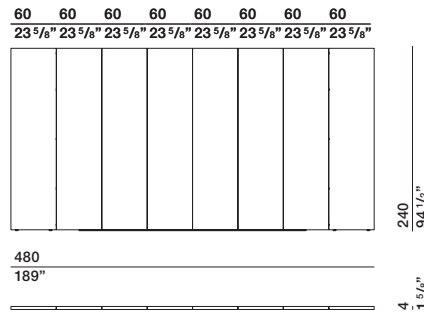

DATASHEET

REGISTERED
DESIGN

IX.2020

DIMENSIONS

boiserie

SBO42/24

OPEN

boiserie

SBO48/24

OPEN