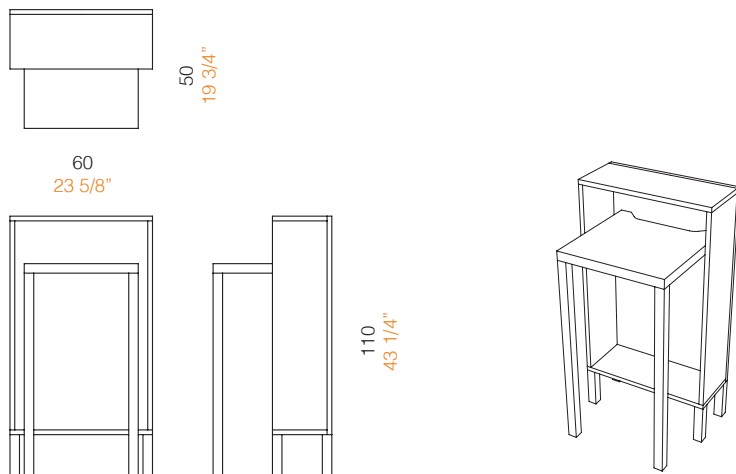

Rendez vous 110 Philippe Nigro 2014

Scrivania reception, con alloggiamento cavi elettrici, in marmo Bianco di Carrara, finitura levigata
Reception desk with housing for electrical cables, in white Carrara marble, matt polished finish