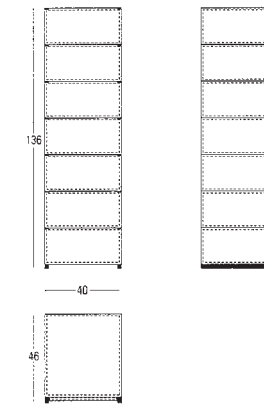

Range of containers: night table 1 drawer, night table 2 drawers, weekly and chest of drawers.

Made with wooden structure, covered with grain leather, inside finishing wengè dyed.
Chrome polished brass drawer-handles and chrome polished metal feet.
Drawers with self-stopping guide.

Comodino a 1 cassetto

Comodino a 2 cassetti

Living-Line a 1 cassetto

Living-Line a 2 cassetti

Settimanale

Mobile day Mobile night

IVANOREDAELLI

prodotto e distribuito da:
redaelli di piero redaelli e c. s.n.c.
www.ivanoredaelli.com