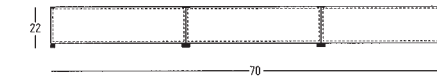

Living-Line a 1 cassetto