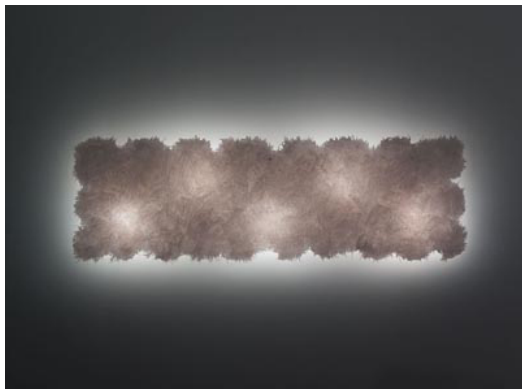

## PostKrisi 0071

Wall lamp, horizontal or vertical

---

### Materials

nickel-plated metal base, rods in stainless steel, shade in hand painted or natural fibreglass.

white

PK0071AN - PK0071BN - PK0071CN

natural

Vertical

PK0071VAY - PK0071VBY -

PK0071VCY yellow

PK0071VAB - PK0071VBB -

PK0071VCB blue

PK0071VAR - PK0071VBR -

PK0071VCR red

PK0071VAW - PK0071VBW -

PK0071VCW white

PK0071VAN - PK0071VBN -

PK0071VCN natural