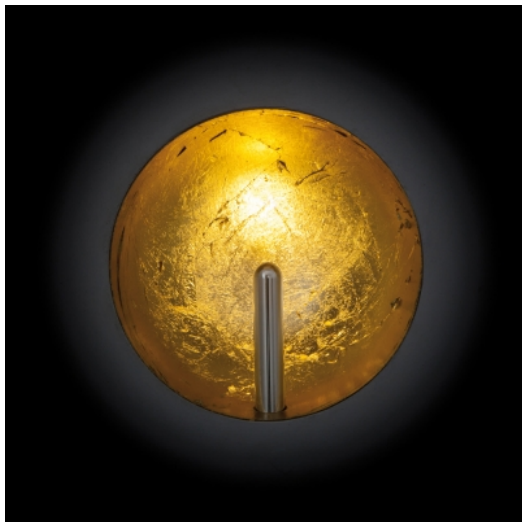

Catellani & Smith

Collection: Eco-Logic Light - 2008-2012

PEPITA 2 Single Panel

Recessed lamp

Materials

metal shade lined internally with gold or silver coloured leaf or white painted, nickel-plated copper LED support.

Colours

gold [O], silver [AG], white [W].

LED

2x1W,
Warm White (2800 °K): 180 lm.

Power Supply

rated output 2W 350mA.
Driver not included.

Dimensions

Ø shade 14 cm, built-in depth 7,5 cm,
panel 30x30 cm.

Order code

Gold
EP2O02 warm white
Silver
EP2AG02 warm white
White
EP2W02 warm white

JACK Connection System.
Registered Community Model.