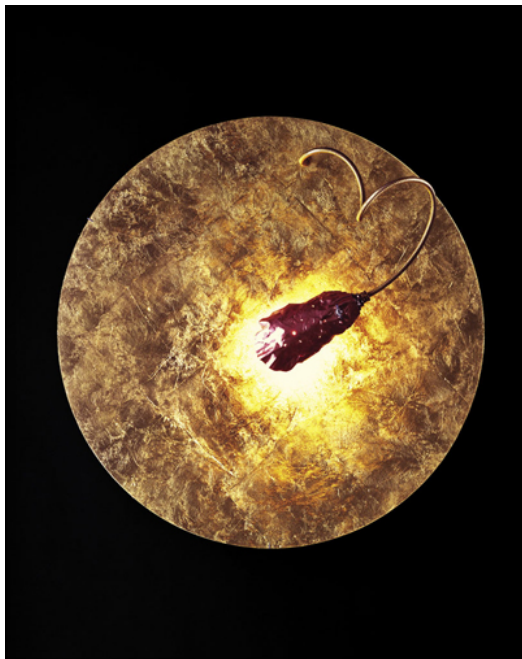

Catellani & Smith

Collection: Luci d'Oro - 1995

Oro 220

Wall lamp

Materials

aluminium and brass.

Colours

diffuser disc lined with flat gold (with brass elements) or silver (with nickel elements) coloured leaf or white varnished (with nickel elements).

Bulb

halogen energy saver 230V, max 42W
E14 (28W included).

Dimensions

Ø disc 50 cm, flex 75 cm, Ø flex 0,6 cm.

Order code

O220 gold
O220AG silver
O220W white