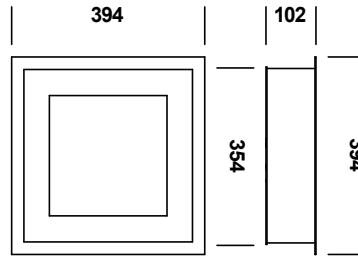

nis 28 recessed

white painted

T26A4FWL

karveelstraat 2
8380 zeebrugge, belgium

T +32 (0)50 54 35 49
F +32 (0)50 54 35 40

E info@tossb.com
W www.tossb.com

tossB reserves the right to alter materials, dimensions and characteristics without prior notice. This documentation replaces all previous documentation. Read the installation-instructions carefully.