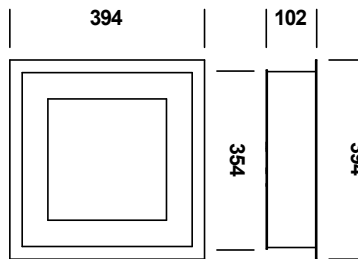

nis 160 recessed

white painted

T26A4HWL

karveelstraat 2
8380 zeebrugge, belgium

T +32 (0)50 54 35 49
F +32 (0)50 54 35 40

E info@tossb.com
W www.tossb.com

tossB reserves the right to alter materials, dimensions and characteristics without prior notice. This documentation replaces all previous documentation. Read the installation-instructions carefully.