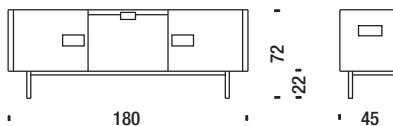

Total Flightcase 180x45x72

DL0F36

Total Flightcase 180x45x72 - Total Flightcase 180x45x72 - Total Flightcase 180x45x72

0,7 m³ 59 Kg