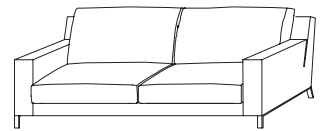

**FEET**

Shiny metal with non-slip plastic tips.

**REMOVABLE OUTER COVERS**

(See attached card, specific for each cover).

**DIMENSIONS**

**armchair**

W 850 D 850 H 800  
W 33 1/2" D 33 1/2" H 31 1/2"

**fibre seating** **feather seating**  
**PLF** **PLG**

**sofa**

W 1800 D 950 H 850  
W 70 7/8" D 37 3/8" H 33 1/2"

**fibre seating** **feather seating**  
**D180F** **D180G**

**sofa**

W 2100 D 950 H 850  
W 82 3/4" D 37 3/8" H 33 1/2"

**fibre seating** **feather seating**  
**D210F** **D210G**