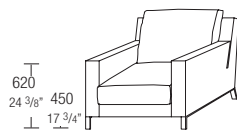

**FEET**

Shiny metal with non-slip plastic tips.

**REMOVABLE OUTER COVERS**

(See attached card, specific for each cover).

**DIMENSIONS**

**armchair**

W 850 D 850 H 800  
W 33 1/2" D 33 1/2" H 31 1/2"

**fibre seating** **feather seating**  
**PLF** **PLG**

**sofa**

W 1800 D 950 H 850  
W 70 7/8" D 37 3/8" H 33 1/2"

**fibre seating** **feather seating**  
**D180F** **D180G**

**sofa**

W 2100 D 950 H 850  
W 82 3/4" D 37 3/8" H 33 1/2"

**fibre seating** **feather seating**  
**D210F** **D210G**