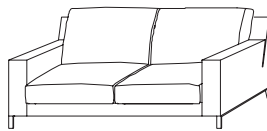

Shaped polyurethane and polyester fibre insert. 100% cotton cover.

**SEAT CUSHIONS (FEATHER)**

Shaped polyurethane and sterilized feather insert. 100% cotton cover.

**BACK CUSHIONS**

Polyester fibre and sterilized feathers. 100% cotton cover.

**FEET**

Shiny metal with non-slip plastic tips.

**REMOVABLE OUTER COVERS**

(See attached card, specific for each cover).

**DIMENSIONS**

**armchair**

W 850 D 850 H 800  
W 33 1/2" D 33 1/2" H 31 1/2"

**fibre seating** **feather seating**  
**PLF** **PLG**

**sofa**

W 1800 D 950 H 850  
W 70 7/8" D 37 3/8" H 33 1/2"

**fibre seating** **feather seating**  
**D180F** **D180G**

**sofa**

W 2100 D 950 H 850  
W 82 3/4" D 37 3/8" H 33 1/2"

**fibre seating** **feather seating**  
**D210F** **D210G**