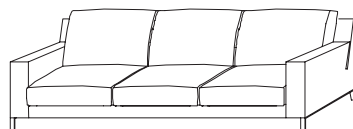

sofa

W 2500 D 950 H 850
W 98 3/8" D 37 3/8" H 33 1/2"

fibre seating **feather seating**
D250F **D250G**

pouf HI-BRIDGE

W 970 D 970 H 400
W 38 1/4" D 38 1/4" H 15 3/4"

PF97

DATASHEET

I.2015

molteni.it

Dimensions in millimeters and inches. The right to discontinue and make changes is reserved. This information is based on the latest product information available at the time of printing.