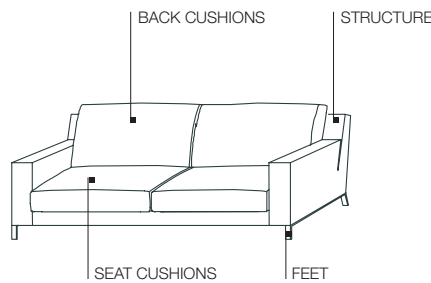

**STRUCTURE INTERIORS**

Frame made of solid fir (Picea abies) and chipboard, with elastic straps.

**STRUCTURE PADDING**

High capacity variable density foam polyurethane. Light velvet cover.

**SEAT CUSHIONS (FIBRE)**

Shaped polyurethane and polyester fibre insert. 100% cotton cover.

**SEAT CUSHIONS (FEATHER)**

Shaped polyurethane and sterilized feather insert. 100% cotton cover.

**BACK CUSHIONS**

Polyester fibre and sterilized feathers. 100% cotton cover.

**FEET**

Shiny metal with non-slip plastic tips.

**REMOVABLE OUTER COVERS**

(See attached card, specific for each cover).

**DIMENSIONS**

**armchair**

W 850 D 850 H 800  
W 33 1/2" D 33 1/2" H 31 1/2"

**fibre seating** **feather seating**  
**PLF** **PLG**

**sofa**

W 1800 D 950 H 850  
W 70 7/8" D 37 3/8" H 33 1/2"

**fibre seating** **feather seating**  
**D180F** **D180G**

**sofa**

W 2100 D 950 H 850  
W 82 3/4" D 37 3/8" H 33 1/2"

**fibre seating** **feather seating**  
**D210F** **D210G**