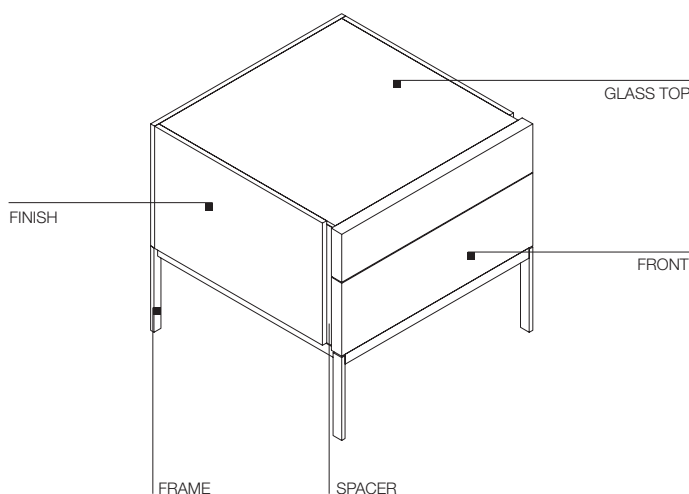

SIDES AND INTERNAL DRAWER BOTTOM

Particleboard panel, coated with melamine resin.

ADJUSTABLE FEET

Non-skid plastic material.

DIMENSIONS

Notes

- Standard version comes with partially extractable runners.
- Fully extractable runners on request.