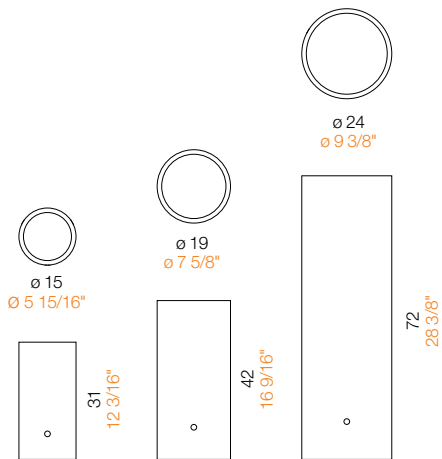

## Luma Joel Berg 2011

Lamps in White Carrara marble, matt polished finish  
Lampade in marmo Bianco di Carrara, finitura levigata

Luma 19

Luma 24

Luma 15

White Carrara  
marble

For reference only