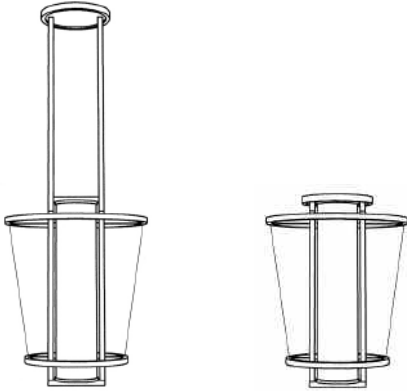

KEVIN REILLY LIGHTING

LUCERNE

KEVIN REILLY LIGHTING

LUCERNE

INDOOR FINISH OPTIONS:

Steel Dark Patina
Steel Ash Patina
Natural Steel
Steel Bronze Patina
Mineral White

OUTDOOR FINISH OPTIONS:

Stainless Satin Black exterior
Stainless Dark exterior
Stainless Bronze exterior
Stainless Dark Bronze exterior
Stainless Mineral White exterior

SIZES:

Size 1 Fixture 80.0Dia x 102.0H cm
Size 2 Fixture 63.1Dia x 82.1H cm
Size 3 Fixture 46.7Dia x 62.4H cm
Size 4 Fixture 35.7Dia x 48.6H cm
Size 5 Fixture 28.9Dia x 40.4H cm
Size 6 Fixture 18.7Dia x 27.5H cm
Custom options also available