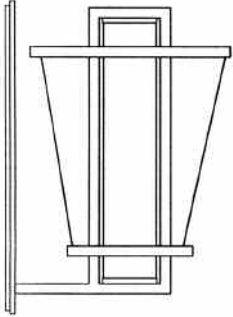

KEVIN REILLY LIGHTING

LU

INDOOR FINISH OPTIONS:

Steel Dark Patina
Steel Ash Patina
Natural Steel
Steel Bronze Patina
Mineral White

OUTDOOR FINISH OPTIONS:

Stainless Satin Black exterior
Stainless Dark exterior
Stainless Bronze exterior
Stainless Dark Bronze exterior
Stainless Mineral White exterior

SIZES:

Size 1 Fixture 80.0W x 87.0D x 119.8H cm
Size 2 Fixture 63.2W x 70.1D x 95.5H cm
Size 3 Fixture 46.7W x 49.4D x 66.7H cm
Size 4 Fixture 35.7W x 39.2D x 52.7H cm
Size 5 Fixture 28.9W x 31.4D x 43.8H cm
Size 6 Fixture 18.7W x 21.6D x 30.4H cm
Custom options also available

MOUNTING OPTIONS:

Sconce

WWW.KEVINREILLYLIGHTING.COM

ALL KEVIN REILLY LIGHTING IS TRADEMARKED. FIXTURES WITH ELECTRIFIED CANDLES ARE
US PATENT PROTECTED. PUBLICATION NO. US 6, 729, 748 B2 COPY PROHIBITED. UL APPROVED.