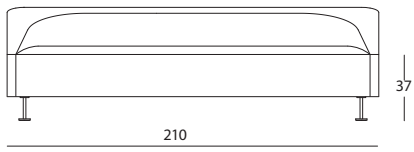

1

2

Linear

Terence Woodgate

- 1 Linear two seat sofa
- 2 Linear three seat sofa