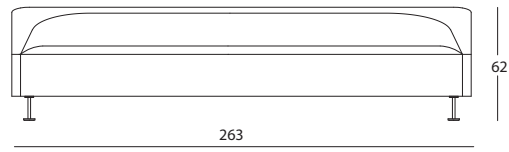

1

2

Linear

Terence Woodgate

- 1 Linear two seat sofa
- 2 Linear three seat sofa