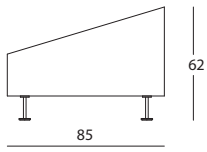

1

2

Linear

Terence Woodgate

- 1 Linear two seat sofa
- 2 Linear three seat sofa