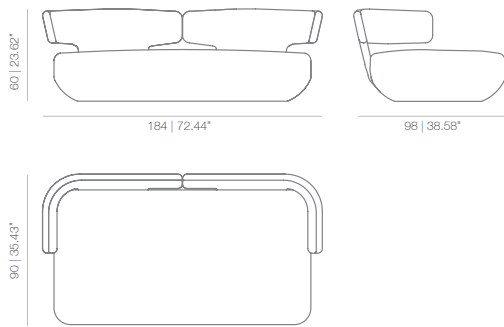

LEVITT sofa

design Ludovica + Roberto Palomba 2007

ARMCHAIR

SOFA 152

SOFA 184

SOFA 244

CHAISE

BACKREST-CUSHIONS