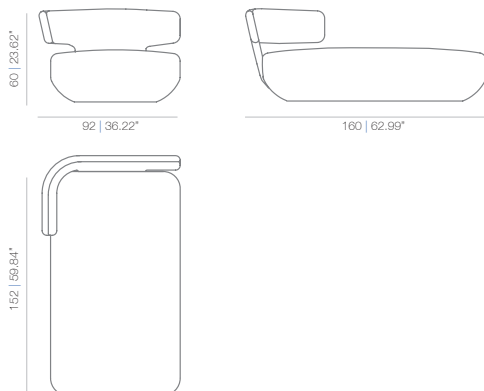

LEVITT sofa

design Ludovica + Roberto Palomba 2007

ARMCHAIR

SOFA 152

SOFA 184

SOFA 244

CHAISE

BACKREST-CUSHIONS