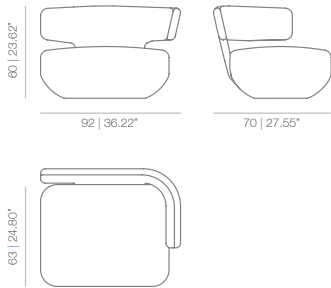

LEVITT sofa

design Ludovica + Roberto Palomba 2007

ARMCHAIR