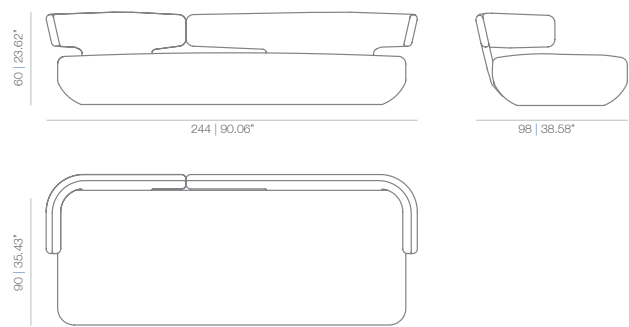

LEVITT sofa

design Ludovica + Roberto Palomba 2007

ARMCHAIR

SOFA 152

SOFA 184

SOFA 244

CHAISE

BACKREST-CUSHIONS