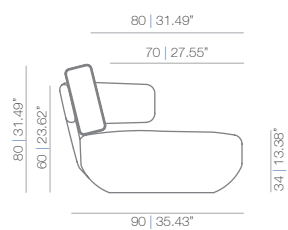

Feather-proof cotton cover.

Non-removable cover.

FINISHES

Check upholstery samples

CERTIFICATES

LEVITT sofa

design Ludovica + Roberto Palomba 2007

LEVITT