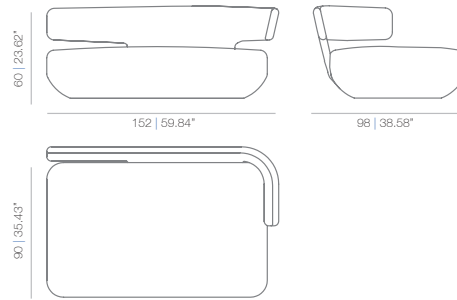

LEVITT sofa

design Ludovica + Roberto Palomba 2007

ARMCHAIR

SOFA 152

SOFA 184

SOFA 244

CHAISE

BACKREST-CUSHIONS