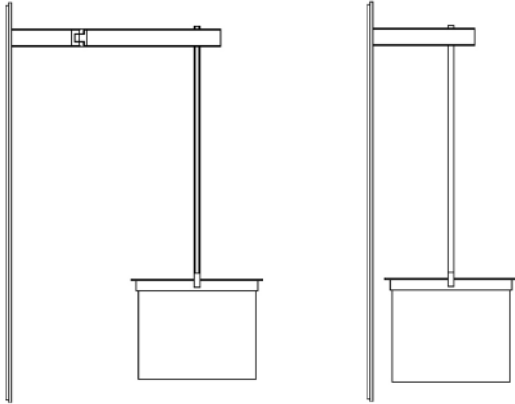

## KOLOM (WALL MOUNT)

### SIZES: SWING ARM

Size 1 Fixture 41.2W x 65.0D x 86.3H cm  
Size 2 Fixture 31.8W x 55.8D x 86.3H cm

### SIZES: FIXED ARM

Size 1 Fixture 41.2W x 42.0D x 86.3H cm  
Size 2 Fixture 31.8W x 32.4D x 86.3H cm  
Custom options also available