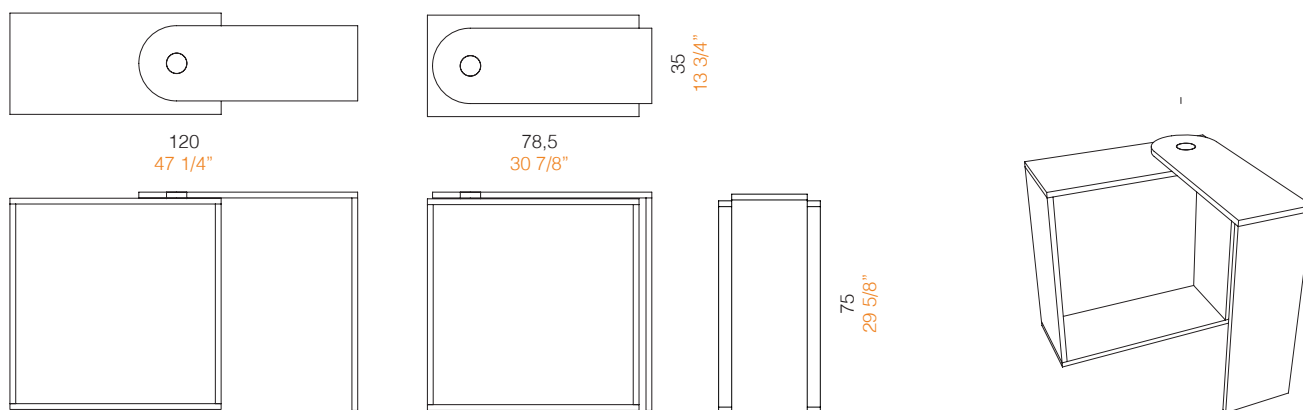

Keyboard Konstantin Grcic 2014

Scrivania/console, con piano estraibile, in marmo Bianco di Carrara, finitura levigata
Desk/console with rotating top extension in white Carrara marble, matt polished finish