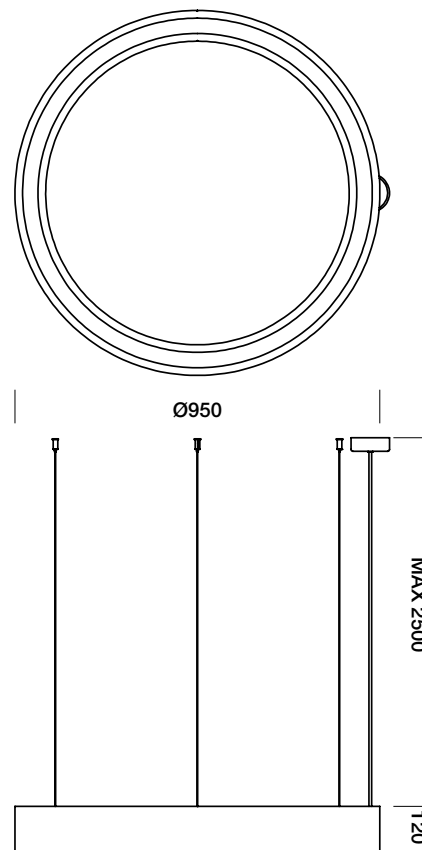

hoop 950 hanging LED 16W 3000K

white painted

T78H1DWL

hoop 950 hanging LED 45W 3000K

white painted

T78H2DWL

hoop 950 hanging LED 90W 3000K

white painted

T78H3DWL

hoop 950 hanging LED 90W RGB with remote

white painted

T78H4DWL

karveelstraat 2
8380 zeebrugge, belgium

T +32 (0)50 54 35 49
F +32 (0)50 54 35 40

E info@tossb.com
W www.tossb.com

tossB reserves the right to alter materials, dimensions and characteristics without prior notice. This documentation replaces all previous documentation. Read the installation-instructions carefully.

Our general terms and conditions shall apply notwithstanding any stipulation to the contrary to all the orders and agreements with tossB. You can obtain a copy of these conditions on demand.

Product documentation © tossB 2012. All rights reserved.