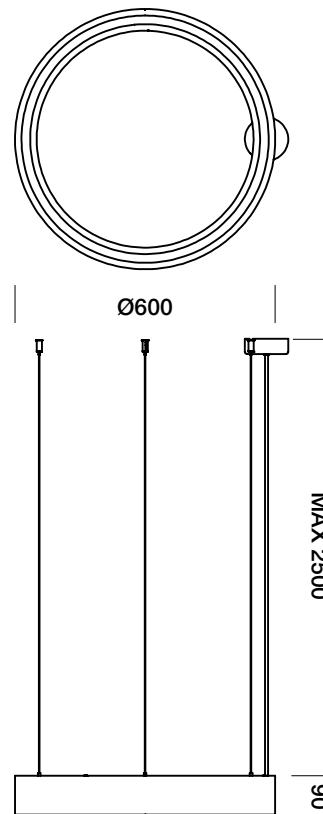

hoop 600 hanging LED 7W 3000K

white painted

T78H5DWL

hoop 600 hanging LED 25W 3000K

white painted

T78H6DWL

hoop 600 hanging LED 50W 3000K

white painted

T78H10DWL

hoop 600 hanging LED 50W RGB with remote

white painted

T78H8DWL

karveelstraat 2
8380 zeebrugge, belgium

T +32 (0)50 54 35 49
F +32 (0)50 54 35 40

E info@tossb.com
W www.tossb.com

tossB reserves the right to alter materials, dimensions and characteristics without prior notice. This documentation replaces all previous documentation. Read the installation-instructions carefully.

Our general terms and conditions shall apply notwithstanding any stipulation to the contrary to all the orders and agreements with tossB. You can obtain a copy of these conditions on demand.

Product documentation © tossB 2012. All rights reserved.