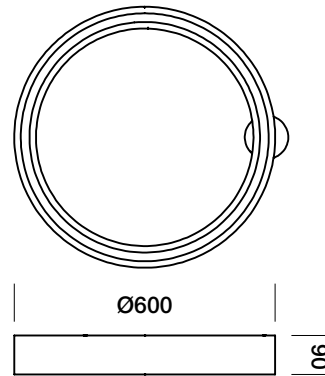

T78C7DWL

hoop 600 ceiling LED 50W RGB with remote

white painted

T78C8DWL

karveelstraat 2
8380 zeebrugge, belgium

T +32 (0)50 54 35 49
F +32 (0)50 54 35 40

E info@tossb.com
W www.tossb.com

tossB reserves the right to alter materials, dimensions and characteristics without prior notice. This documentation replaces all previous documentation. Read the installation-instructions carefully.