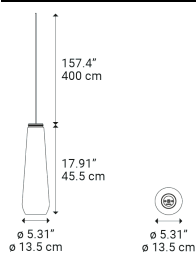

Glass Drop

Model Glass Drop

In the *chrome* version, its surface reflects like a mirror when turned off, while when turned on the light seems to dissolve the metal revealing its color: a lamp that changes personality with a simple touch of the switch.

Glass Drop

Light source

LED E27
1 max 25 W

Diffuser: Blown glass

	Code
 White	504001
 Chrome	504002

Net weight: 1.77 kg

Parcels: 2

CE