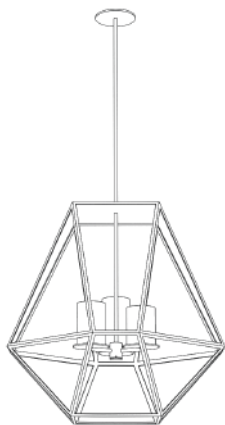

KEVIN REILLY LIGHTING

GEM HANGING

KEVIN REILLY LIGHTING

GEM

INDOOR FINISHES:

Steel Dark Patina
Steel Ash Patina
Natural Steel
Steel Bronze Patina
Cobalt Black
Mirror Nickel

SIZES:

Size 1 91.4W x 91.4D x 91.4H cm
Size 2 76.2W x 76.2D x 76.2H cm
Size 3 60.9W x 60.9D x 60.9H cm
Custom options also available

MOUNTING OPTIONS:

Hanging

WWW.KEVINREILLYLIGHTING.COM

ALL KEVIN REILLY LIGHTING IS TRADEMARKED. FIXTURES WITH ELECTRIFIED CANDLES ARE
US PATENT PROTECTED. PUBLICATION NO. US 6, 729, 748 B2 COPY PROHIBITED. UL APPROVED.