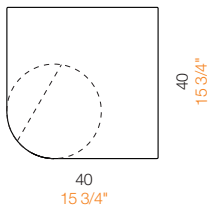

Galata Konstantin Grcic 2010

Tavolo basso in marmo bianco di Carrara finitura levigata
Low table in white Carrara marble, matt polished finish

white Carrara
marble

black Marquina
marble

For reference only