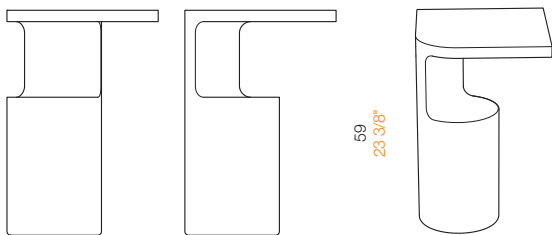

Galata Konstantin Grcic 2010

Tavolo basso in marmo bianco di Carrara finitura levigata
Low table in white Carrara marble, matt polished finish

white Carrara
marble

black Marquina
marble

For reference only