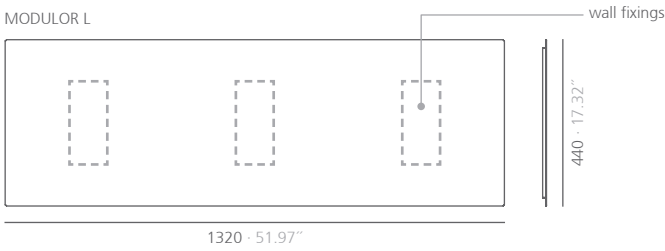

MODULOR L

SI units: mm and inches