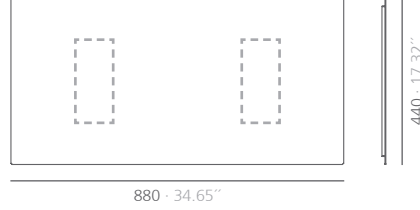

Technical description:

Material: Steel.

Dimensions:

MODULOR_S: 440x440 mm 17.32x17.32"

MODULOR_M: 880x440 mm 34.65x17.32"

MODULOR_L: 1320x440 mm 51.97x17.32"

MODULOR M

SI units: mm and inches

Finishes:

Consult for special dimensions or any other modification.