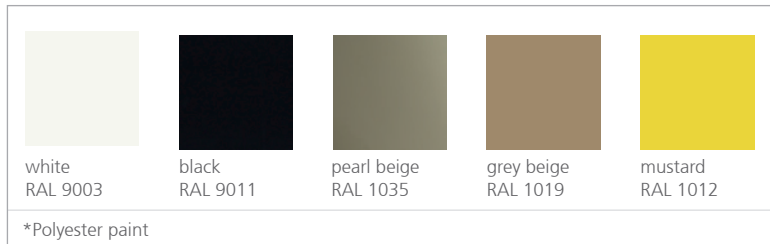

Finishes:

Consult for special dimensions or any other modification.