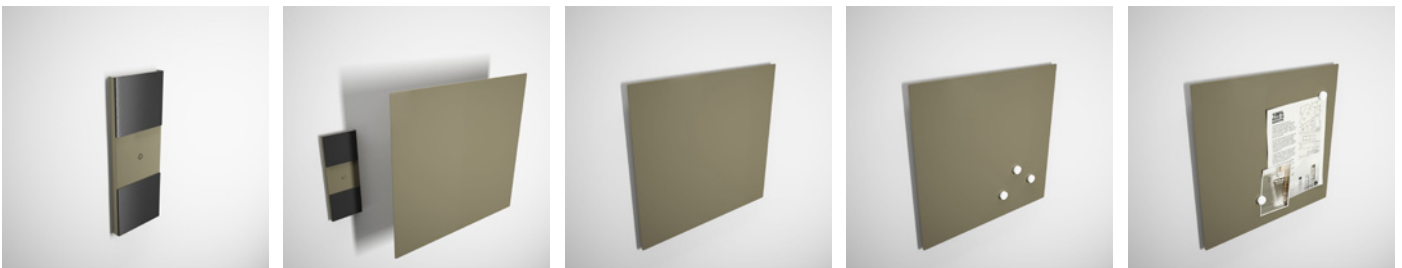

systemtronic

datasheet MODULOR

General description:

Metallic notice panels of different sizes and colours that allow adapting magnetic elements and create original wall compositions in many spaces: informative points, offices, receptions, children's rooms, etc.

Designer: Pablo Gironés.

Technical description:

Material: Steel.

Dimensions:

MODULOR_S: 440x440 mm 17.32x17.32"

MODULOR_M: 880x440 mm 34.65x17.32"

MODULOR_L: 1320x440 mm 51.97x17.32"

MODULOR S