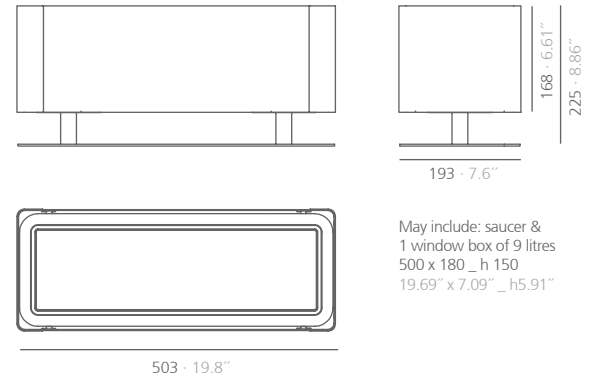

##### ·Materials:

Container: Aluminum.

Cable: Steel.

·Dimensions: 503x193x168 mm 19.8x7.6x6.61 "

##### ·Materiales:

Container: Aluminum.

Legs: Estruded aluminum.

Base: galvanized steel.

·Dimensions: 503x193x225 mm 19.8x7.6x8.86 "

#### GREEN LIGHT\_T

SI units: mm and inches