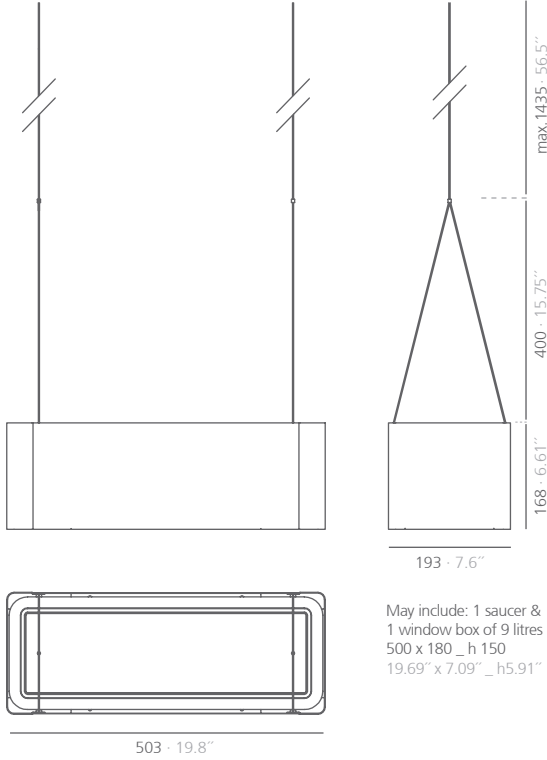

##### ·Materials:

Container: Aluminum.

Cable: Steel.

·Dimensions: 503x193x168 mm 19.8x7.6x6.61 "

##### ·Materiales:

Container: Aluminum.

Legs: Estruded aluminum.

Base: galvanized steel.

·Dimensions: 503x193x225 mm 19.8x7.6x8.86 "

#### GREEN LIGHT\_T

SI units: mm and inches