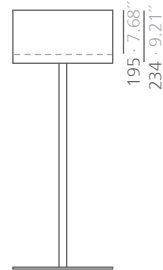

systemtronic

datasheet GREEN CLOUD

General description:

The design of this plant pots evokes lamps emitting vegetation.

Designer: Mermelada Estudio.

Technical description:

Material:

Container: Aluminum.
Column: Extruded aluminum.
Base: Steel. Zinc based paint.

Dimensions:

GREENLIGHT_L: Ø515x1500 mm Ø20.28"x59.06"
GREENLIGHT_M: Ø440x1140 mm Ø17.32"x44.88"
GREENLIGHT_S: Ø380x667 mm Ø14.96"x26.26"

GREEN LIGHT_L

May include: 1 saucer & 5 flower pots of 2,8 litres
Ø 170 _ h 180
Ø 6.69" _ h 7.09"

GREEN LIGHT_M

May include: 1 saucer & 4 flower pots of 2,8 litres
Ø 170 _ h 180
Ø 6.69" _ h 7.09"

GREEN LIGHT_S

May include: 1 saucer & 3 flower pots of 2,8 litres
Ø 170 _ h 180
Ø 6.69" _ h 7.09"

GREEN CLOUD_L

May include: 1 saucer & 5 flower pots of 2,8 litres
Ø 170 _ h 180
Ø 6.69" _ h 7.09"

GREEN CLOUD_M

May include: 1 saucer & 4 flower pots of 2,8 litres
Ø 170 _ h 180
Ø 6.69" _ h 7.09"

GREEN CLOUD_S

May include: 1 saucer & 3 flower pots of 2,8 litres
Ø 170 _ h 180
Ø 6.69" _ h 7.09"