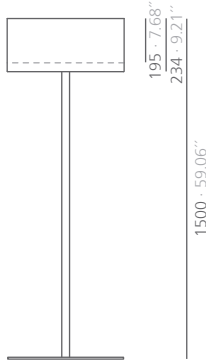

systemtronic

datasheet GREEN CLOUD

General description:

The design of this plant pots evokes lamps emitting vegetation.

Designer: Mermelada Estudio.

Technical description:

Material:

Container: Aluminum.
Column: Extruded aluminum.
Base: Steel. Zinc based paint.

Dimensions:

GREENLIGHT_L: Ø515x1500 mm Ø20.28"x59.06"
GREENLIGHT_M: Ø440x1140 mm Ø17.32"x44.88"
GREENLIGHT_S: Ø380x667 mm Ø14.96"x26.26"

GREEN LIGHT_L

May include: 1 saucer & 5 flower pots of 2,8 litres
Ø 170 _ h 180
Ø 6.69" _ h 7.09"

GREEN LIGHT_M

May include: 1 saucer & 4 flower pots of 2,8 litres
Ø 170 _ h 180
Ø 6.69" _ h 7.09"

GREEN LIGHT_S

May include: 1 saucer & 3 flower pots of 2,8 litres
Ø 170 _ h 180
Ø 6.69" _ h 7.09"

GREEN CLOUD_L

May include: 1 saucer & 5 flower pots of 2,8 litres
Ø 170 _ h 180
Ø 6.69" _ h 7.09"

GREEN CLOUD_M

May include: 1 saucer & 4 flower pots of 2,8 litres
Ø 170 _ h 180
Ø 6.69" _ h 7.09"

GREEN CLOUD_S

May include: 1 saucer & 3 flower pots of 2,8 litres
Ø 170 _ h 180
Ø 6.69" _ h 7.09"