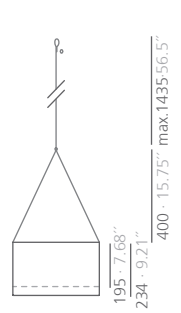

systemtronic

datasheet GREEN CLOUD

General description:

The design of this plant pots evokes lamps emitting vegetation.

Designer: Mermelada Estudio.

Technical description:

Material:

Container: Aluminum.
Column: Extruded aluminum.
Base: Steel. Zinc based paint.

Dimensions:

GREENLIGHT_L: Ø515x1500 mm Ø20.28"x59.06"
GREENLIGHT_M: Ø440x1140 mm Ø17.32"x44.88"
GREENLIGHT_S: Ø380x667 mm Ø14.96"x26.26"

GREEN LIGHT_L

May include: 1 saucer & 5 flower pots of 2,8 litres
Ø 170 _ h 180
Ø 6.69" _ h 7.09"

GREEN LIGHT_M

May include: 1 saucer & 4 flower pots of 2,8 litres
Ø 170 _ h 180
Ø 6.69" _ h 7.09"

GREEN LIGHT_S

May include: 1 saucer & 3 flower pots of 2,8 litres
Ø 170 _ h 180
Ø 6.69" _ h 7.09"

GREEN CLOUD_L

May include: 1 saucer & 5 flower pots of 2,8 litres
Ø 170 _ h 180
Ø 6.69" _ h 7.09"

GREEN CLOUD_M

May include: 1 saucer & 4 flower pots of 2,8 litres
Ø 170 _ h 180
Ø 6.69" _ h 7.09"

GREEN CLOUD_S

May include: 1 saucer & 3 flower pots of 2,8 litres
Ø 170 _ h 180
Ø 6.69" _ h 7.09"