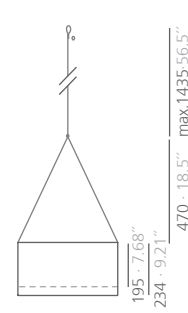

systemtronic

datasheet GREEN CLOUD

General description:

The design of this plant pots evokes lamps emitting vegetation.

Designer: Mermelada Estudio.

Technical description:

Material:

Container: Aluminum.
Column: Extruded aluminum.
Base: Steel. Zinc based paint.

Dimensions:

GREENLIGHT_L: Ø515x1500 mm Ø20.28"x59.06"
GREENLIGHT_M: Ø440x1140 mm Ø17.32"x44.88"
GREENLIGHT_S: Ø380x667 mm Ø14.96"x26.26"

GREEN LIGHT_L

May include: 1 saucer & 5 flower pots of 2,8 litres
Ø 170 _ h 180
Ø 6.69" _ h 7.09"

GREEN LIGHT_M

May include: 1 saucer & 4 flower pots of 2,8 litres
Ø 170 _ h 180
Ø 6.69" _ h 7.09"

GREEN LIGHT_S

May include: 1 saucer & 3 flower pots of 2,8 litres
Ø 170 _ h 180
Ø 6.69" _ h 7.09"

GREEN CLOUD_L

May include: 1 saucer & 5 flower pots of 2,8 litres
Ø 170 _ h 180
Ø 6.69" _ h 7.09"

GREEN CLOUD_M

May include: 1 saucer & 4 flower pots of 2,8 litres
Ø 170 _ h 180
Ø 6.69" _ h 7.09"

GREEN CLOUD_S

May include: 1 saucer & 3 flower pots of 2,8 litres
Ø 170 _ h 180
Ø 6.69" _ h 7.09"