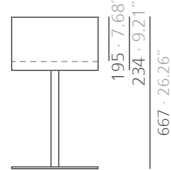

systemtronic

datasheet GREEN CLOUD

General description:

The design of this plant pots evokes lamps emitting vegetation.

Designer: Mermelada Estudio.

Technical description:

Material:

Container: Aluminum.
Column: Extruded aluminum.
Base: Steel. Zinc based paint.

Dimensions:

GREENLIGHT_L: Ø515x1500 mm Ø20.28"x59.06"
GREENLIGHT_M: Ø440x1140 mm Ø17.32"x44.88"
GREENLIGHT_S: Ø380x667 mm Ø14.96"x26.26"

GREEN LIGHT_L

May include: 1 saucer & 5 flower pots of 2,8 litres
Ø 170 _ h 180
Ø 6.69" _ h 7.09"

GREEN LIGHT_M

May include: 1 saucer & 4 flower pots of 2,8 litres
Ø 170 _ h 180
Ø 6.69" _ h 7.09"

GREEN LIGHT_S

May include: 1 saucer & 3 flower pots of 2,8 litres
Ø 170 _ h 180
Ø 6.69" _ h 7.09"

GREEN CLOUD_L

May include: 1 saucer & 5 flower pots of 2,8 litres
Ø 170 _ h 180
Ø 6.69" _ h 7.09"

GREEN CLOUD_M

May include: 1 saucer & 4 flower pots of 2,8 litres
Ø 170 _ h 180
Ø 6.69" _ h 7.09"

GREEN CLOUD_S

May include: 1 saucer & 3 flower pots of 2,8 litres
Ø 170 _ h 180
Ø 6.69" _ h 7.09"