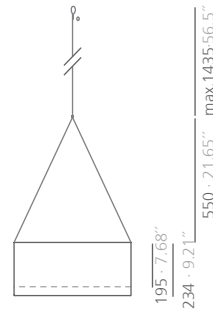

systemtronic

datasheet GREEN CLOUD

General description:

The design of this plant pots evokes lamps emitting vegetation.

Designer: Mermelada Estudio.

Technical description:

Material:

Container: Aluminum.
Column: Extruded aluminum.
Base: Steel. Zinc based paint.

Dimensions:

GREENLIGHT_L: Ø515x1500 mm Ø20.28"x59.06"
GREENLIGHT_M: Ø440x1140 mm Ø17.32"x44.88"
GREENLIGHT_S: Ø380x667 mm Ø14.96"x26.26"

GREEN LIGHT_L

May include: 1 saucer & 5 flower pots of 2,8 litres
Ø 170 _ h 180
Ø 6.69" _ h 7.09"

GREEN LIGHT_M

May include: 1 saucer & 4 flower pots of 2,8 litres
Ø 170 _ h 180
Ø 6.69" _ h 7.09"

GREEN LIGHT_S

May include: 1 saucer & 3 flower pots of 2,8 litres
Ø 170 _ h 180
Ø 6.69" _ h 7.09"

GREEN CLOUD_L

May include: 1 saucer & 5 flower pots of 2,8 litres
Ø 170 _ h 180
Ø 6.69" _ h 7.09"

GREEN CLOUD_M

May include: 1 saucer & 4 flower pots of 2,8 litres
Ø 170 _ h 180
Ø 6.69" _ h 7.09"

GREEN CLOUD_S

May include: 1 saucer & 3 flower pots of 2,8 litres
Ø 170 _ h 180
Ø 6.69" _ h 7.09"