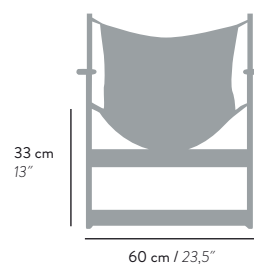

*For his last creation, Michel Arnoult created an ingenious cover fixing system making the seating position very comfortable, reminding a hammock.*

Bois massif  
Tissu

Solid wood  
Canvas

Finitions : se référer au tarif  
Finishings : refer to price list