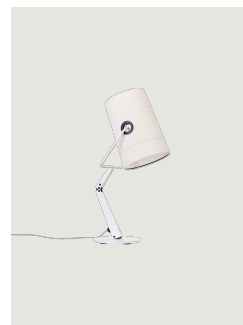

Fork Model Fork small

Just like when you turn on a lamp inside a camping tent, the light inside the diffuser highlights the patchwork structure and enhances the texture of the canvas with visible stitching as in jeans.

The linen cotton diffuser, available in ivory and gray, creates a warm and soft lighting effect. 360° adjustable thanks to the gunmetal colored brass eyelets in strong material contrast with the softness of the fabric, the diffuser allows the light beam to be directed at will.

Fork small

Light source

LED E14
1 max 15 W
(W / L Max 90 mm)

Structure: Metal

-  Ivory
-  Ivory
-  Anthracite
-  Anthracite

Diffuser: Cotton-linen

-  Ivory
-  Gray
-  Ivory
-  Gray

Code

- 505001
- 505002
- 505003
- 505004

Net weight: 0.80 kg

Parcels: 2

Cluster suspension lamps must be installed on a *canopy*: find out more on lodes.com/en/canopies

Options of Fork

Fork Large

Fork

Fork