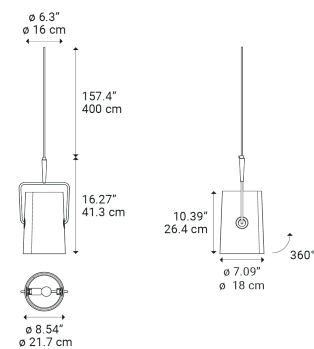

Fork small

Light source

LED E14
1 max 15 W
(W / L Max 90 mm)

Structure: Metal

-  Ivory
-  Ivory
-  Anthracite
-  Anthracite

Diffuser: Cotton-linen

-  Ivory
-  Gray
-  Ivory
-  Gray

Code

- 505001
- 505002
- 505003
- 505004

Net weight: 0.80 kg

Parcels: 2

Cluster suspension lamps must be installed on a *canopy*: find out more on lodes.com/en/canopies

Options of Fork

Fork Large

Fork

Fork