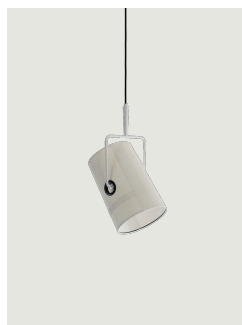

Fork Model Fork Large

Just like when you turn on a lamp inside a camping tent, the light inside the diffuser highlights the patchwork structure and enhances the texture of the canvas with visible stitching as in jeans.

The linen cotton diffuser, available in ivory and gray, creates a warm and soft lighting effect. 360° adjustable thanks to the gunmetal colored brass eyelets in strong material contrast with the softness of the fabric, the diffuser allows the light beam to be directed at will.

Fork Large

Light source

LED E27
2 max 25 W
(Max Ø 65 mm)

Structure: Metal

-  Ivory
-  Ivory
-  Anthracite
-  Anthracite

Diffuser: Cotton-linen

-  Ivory
-  Gray
-  Ivory
-  Gray

Code

- 505005
- 505006
- 505007
- 505008

Net weight: 1.92 kg

Parcels: 2

Options of Fork

Fork small

Fork

Fork