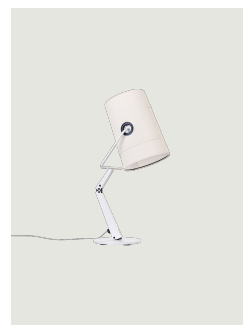

Fork Model Fork Large

Just like when you turn on a lamp inside a camping tent, the light inside the diffuser highlights the patchwork structure and enhances the texture of the canvas with visible stitching as in jeans.

The linen cotton diffuser, available in ivory and gray, creates a warm and soft lighting effect. 360° adjustable thanks to the gunmetal colored brass eyelets in strong material contrast with the softness of the fabric, the diffuser allows the light beam to be directed at will.

Fork Large

Light source

LED E27
2 max 25 W
(Max Ø 65 mm)

Structure: Metal

-  Ivory
-  Ivory
-  Anthracite
-  Anthracite

Diffuser: Cotton-linen

-  Ivory
-  Gray
-  Ivory
-  Gray

Code

- 505005
- 505006
- 505007
- 505008

Net weight: 1.92 kg

Parcels: 2

Options of Fork

Fork small

Fork

Fork