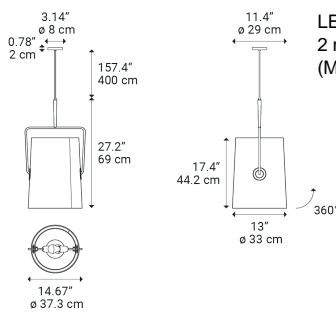

Fork Large

Light source

LED E27
2 max 25 W
(Max Ø 65 mm)

Structure: Metal

-  Ivory
-  Ivory
-  Anthracite
-  Anthracite

Diffuser: Cotton-linen

-  Ivory
-  Gray
-  Ivory
-  Gray

Code

- 505005
- 505006
- 505007
- 505008

Net weight: 1.92 kg

Parcels: 2

Options of Fork

Fork small

Fork

Fork