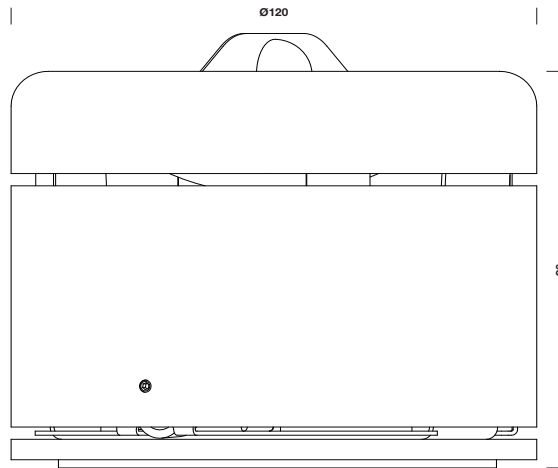

flink AR111 floor

brushed aluminium
chrome
grey painted
white painted
black painted

T20F2HAB
T20F2HAP
T20F2HGL
T20F2HWL
T20F2HZL

karveelstraat 2
8380 zeebrugge, belgium

T +32 (0)50 54 35 49
F +32 (0)50 54 35 40

E info@tossb.com
W www.tossb.com

tossB reserves the right to alter materials, dimensions and characteristics without prior notice. This documentation replaces all previous documentation. Read the installation-instructions carefully.
Our general terms and conditions shall apply notwithstanding any stipulation to the contrary to all the orders and agreements with tossB. You can obtain a copy of these conditions on demand.

Product documentation © tossB 2012. All rights reserved.