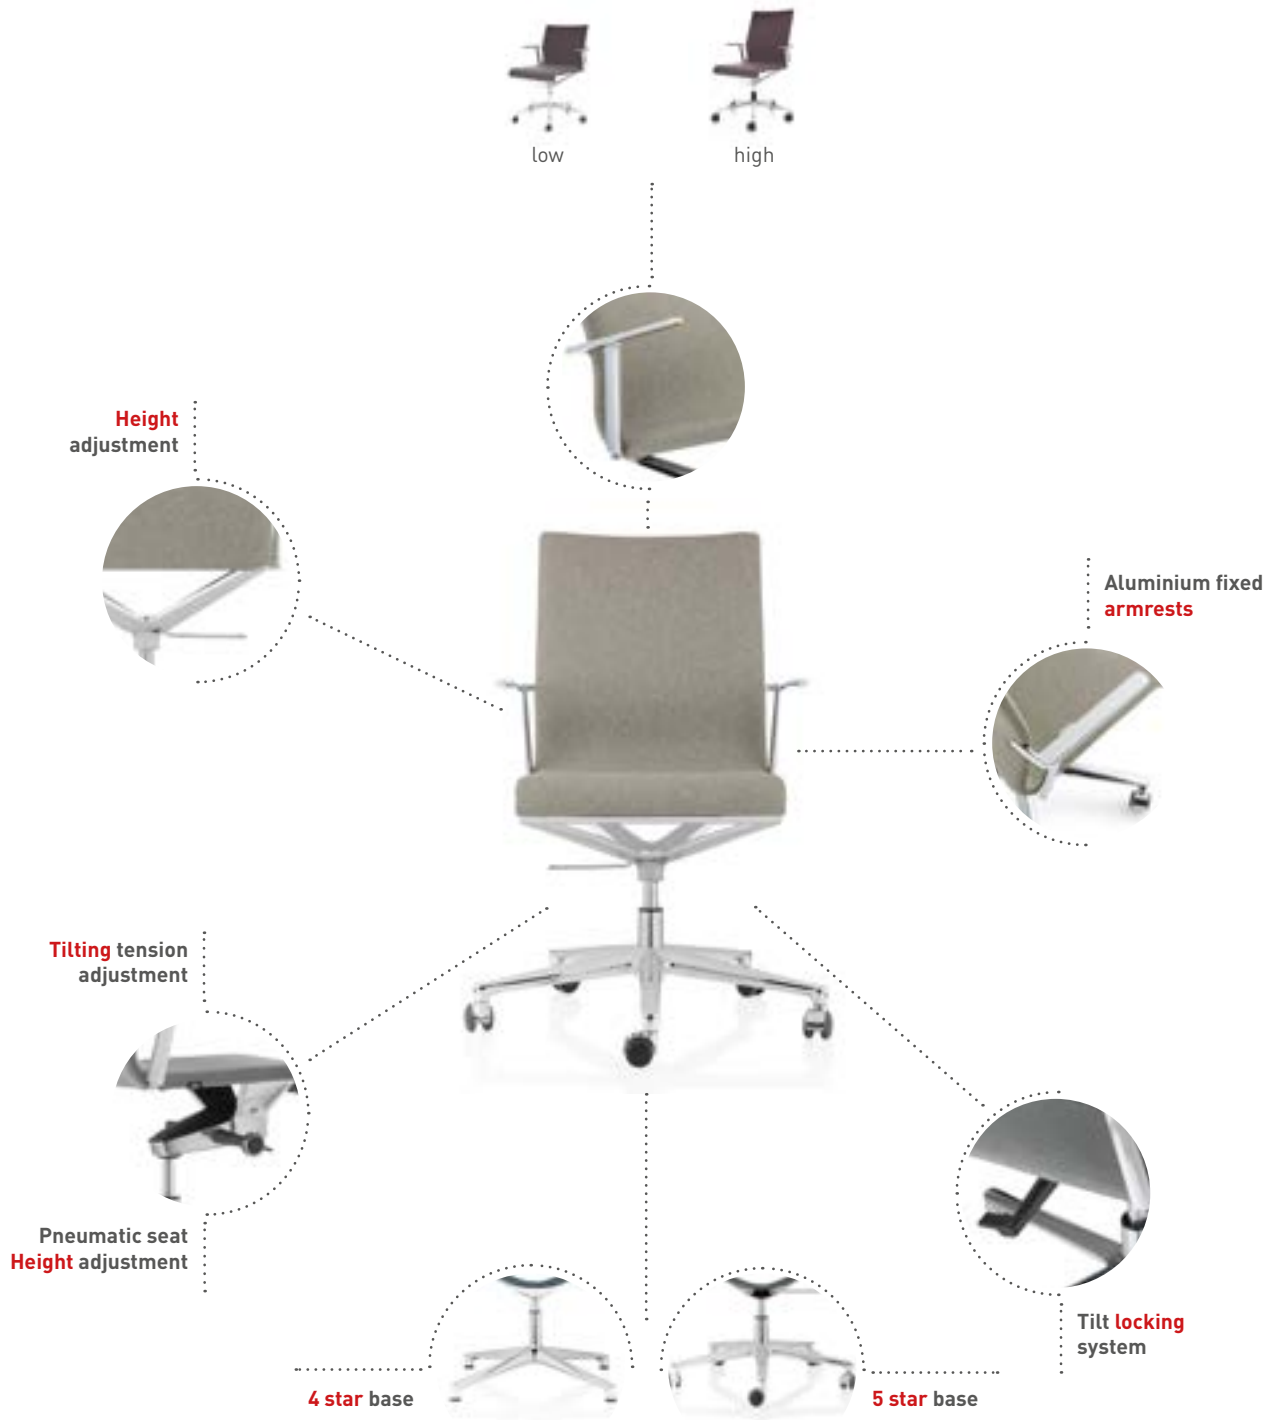

Stick Chair

ETK - 4/5 STAR BASE

ICF

STICK CHAIR ETK 4/5 star base

Stick Chair

ETK - 4/5 STAR BASE

TECHNOLOGICALLY COMFORTABLE

The 4/5 star version of Stick Chair Executive is unique, due to particular attention to detail combined with the use of functional materials. The height adjustable chair is also available with a high backrest to ensure greater comfort during long meetings.

Stick Chair

ETK - 4/5 STAR BASE

EXTREMELY VERSATILE AESTHETICS

Stick Chair Executive's versatile character is also expressed in its multiple finishes.

Brighter colours match perfectly with the neat lines and innovative interplay of contrasts.

HIGHLIGHTS

Stick Chair

ETK - 4/5 STAR BASE

DIMENSIONS