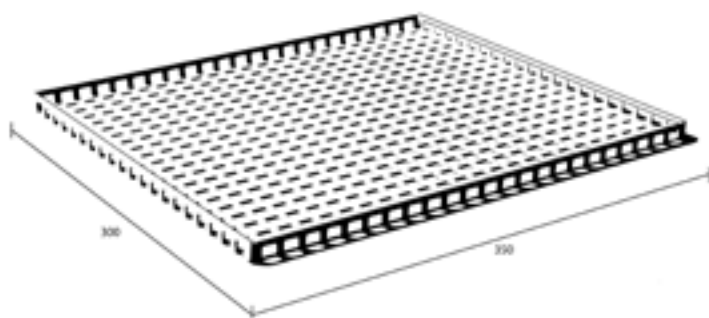

TRAY

Design by Peter Raacke

A simple and minimalist design tray made of stamped steel.

Colours
RAL 9016 traffic white
chrome plated
copper plated

Order-no.
I027W
I027CHR
I027KU

Product tray
Dimensions 300 mm x 350 mm
Material stamped steel, powder coated
Weight (net) 0,8 kg
Country of origin Germany