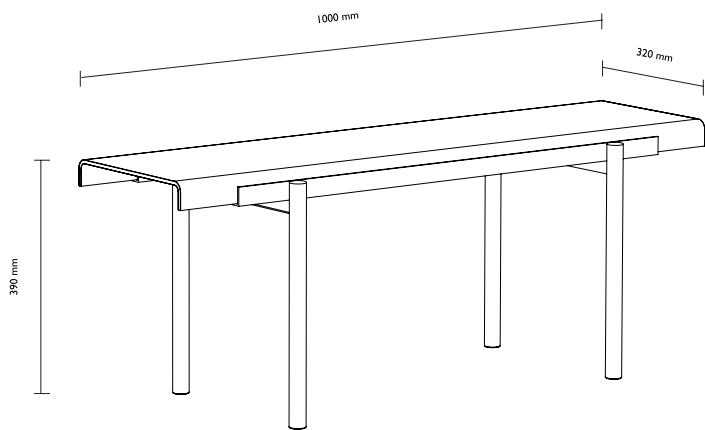

PASSERELLE 100

Design by Sebastian Herkner

The design of Passerelle is based on the glass profiles which are known from the architecture. These profiles are fitting in a simple and straight metal construction. Passerelle is the name of the pedestrian bridges Venetians are using during high tide.

Colours
RAL 9005 jet black
RAL 9016 traffic white
yellow galvanized

Order-no.
9600S
9600W
9600GZ

Product	Rack
Dimensions	height 390 mm width 320 mm length 1000 mm per element
Material	shelf rack: steel, powder coated shelf: profiled glass system K25, cut by hand
Weight (net)	15kg
Country of origin	Germany