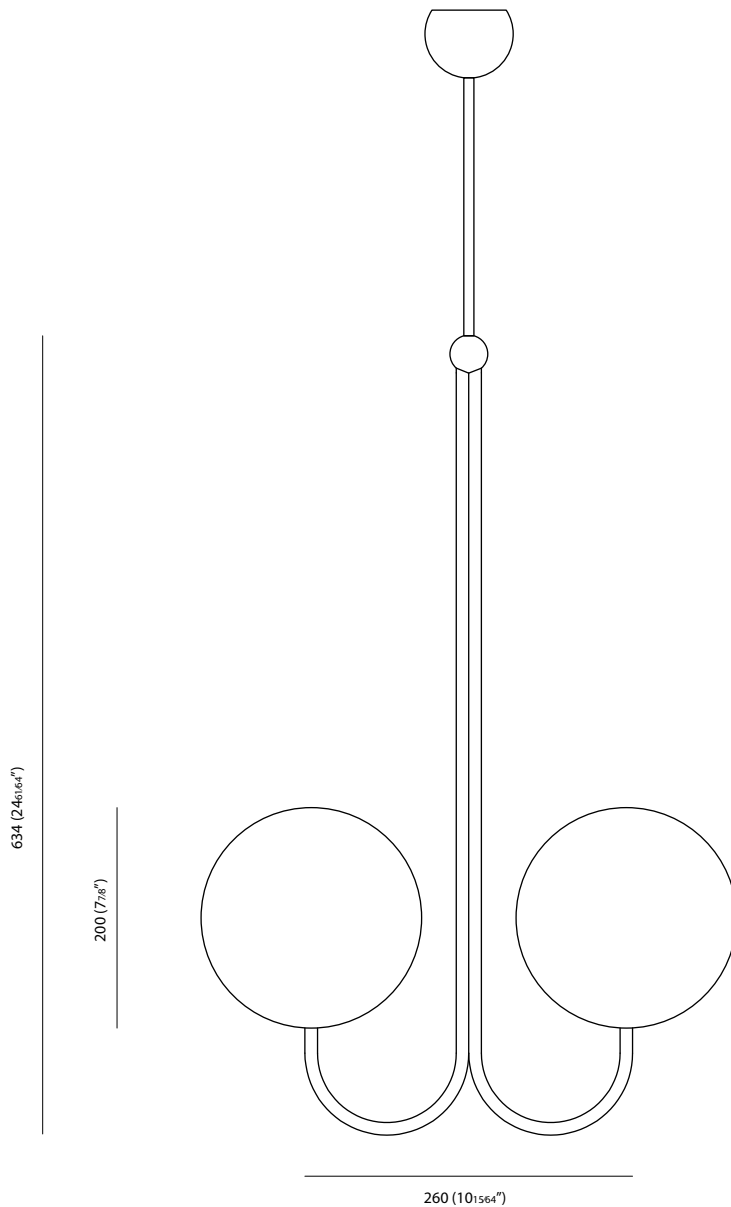

MICHAEL ANASTASSIADES

Double Angle, 2013

Double Angle, 2013
Mouth blown opaline sphere,
Polished brass.
Pendant length rod to order.

Michael Anastassiades LTD
122 Lower Marsh, London SE1 7AE
Telephone + 44 (0)20 7928 7527
sales@michaelanastassiades.com
www.michaelanastassiades.com

Bulb specifications

G9 - 35 watt frosted hallogen bulb
240V

G9 - 35 watt frosted hallogen bulb
120V